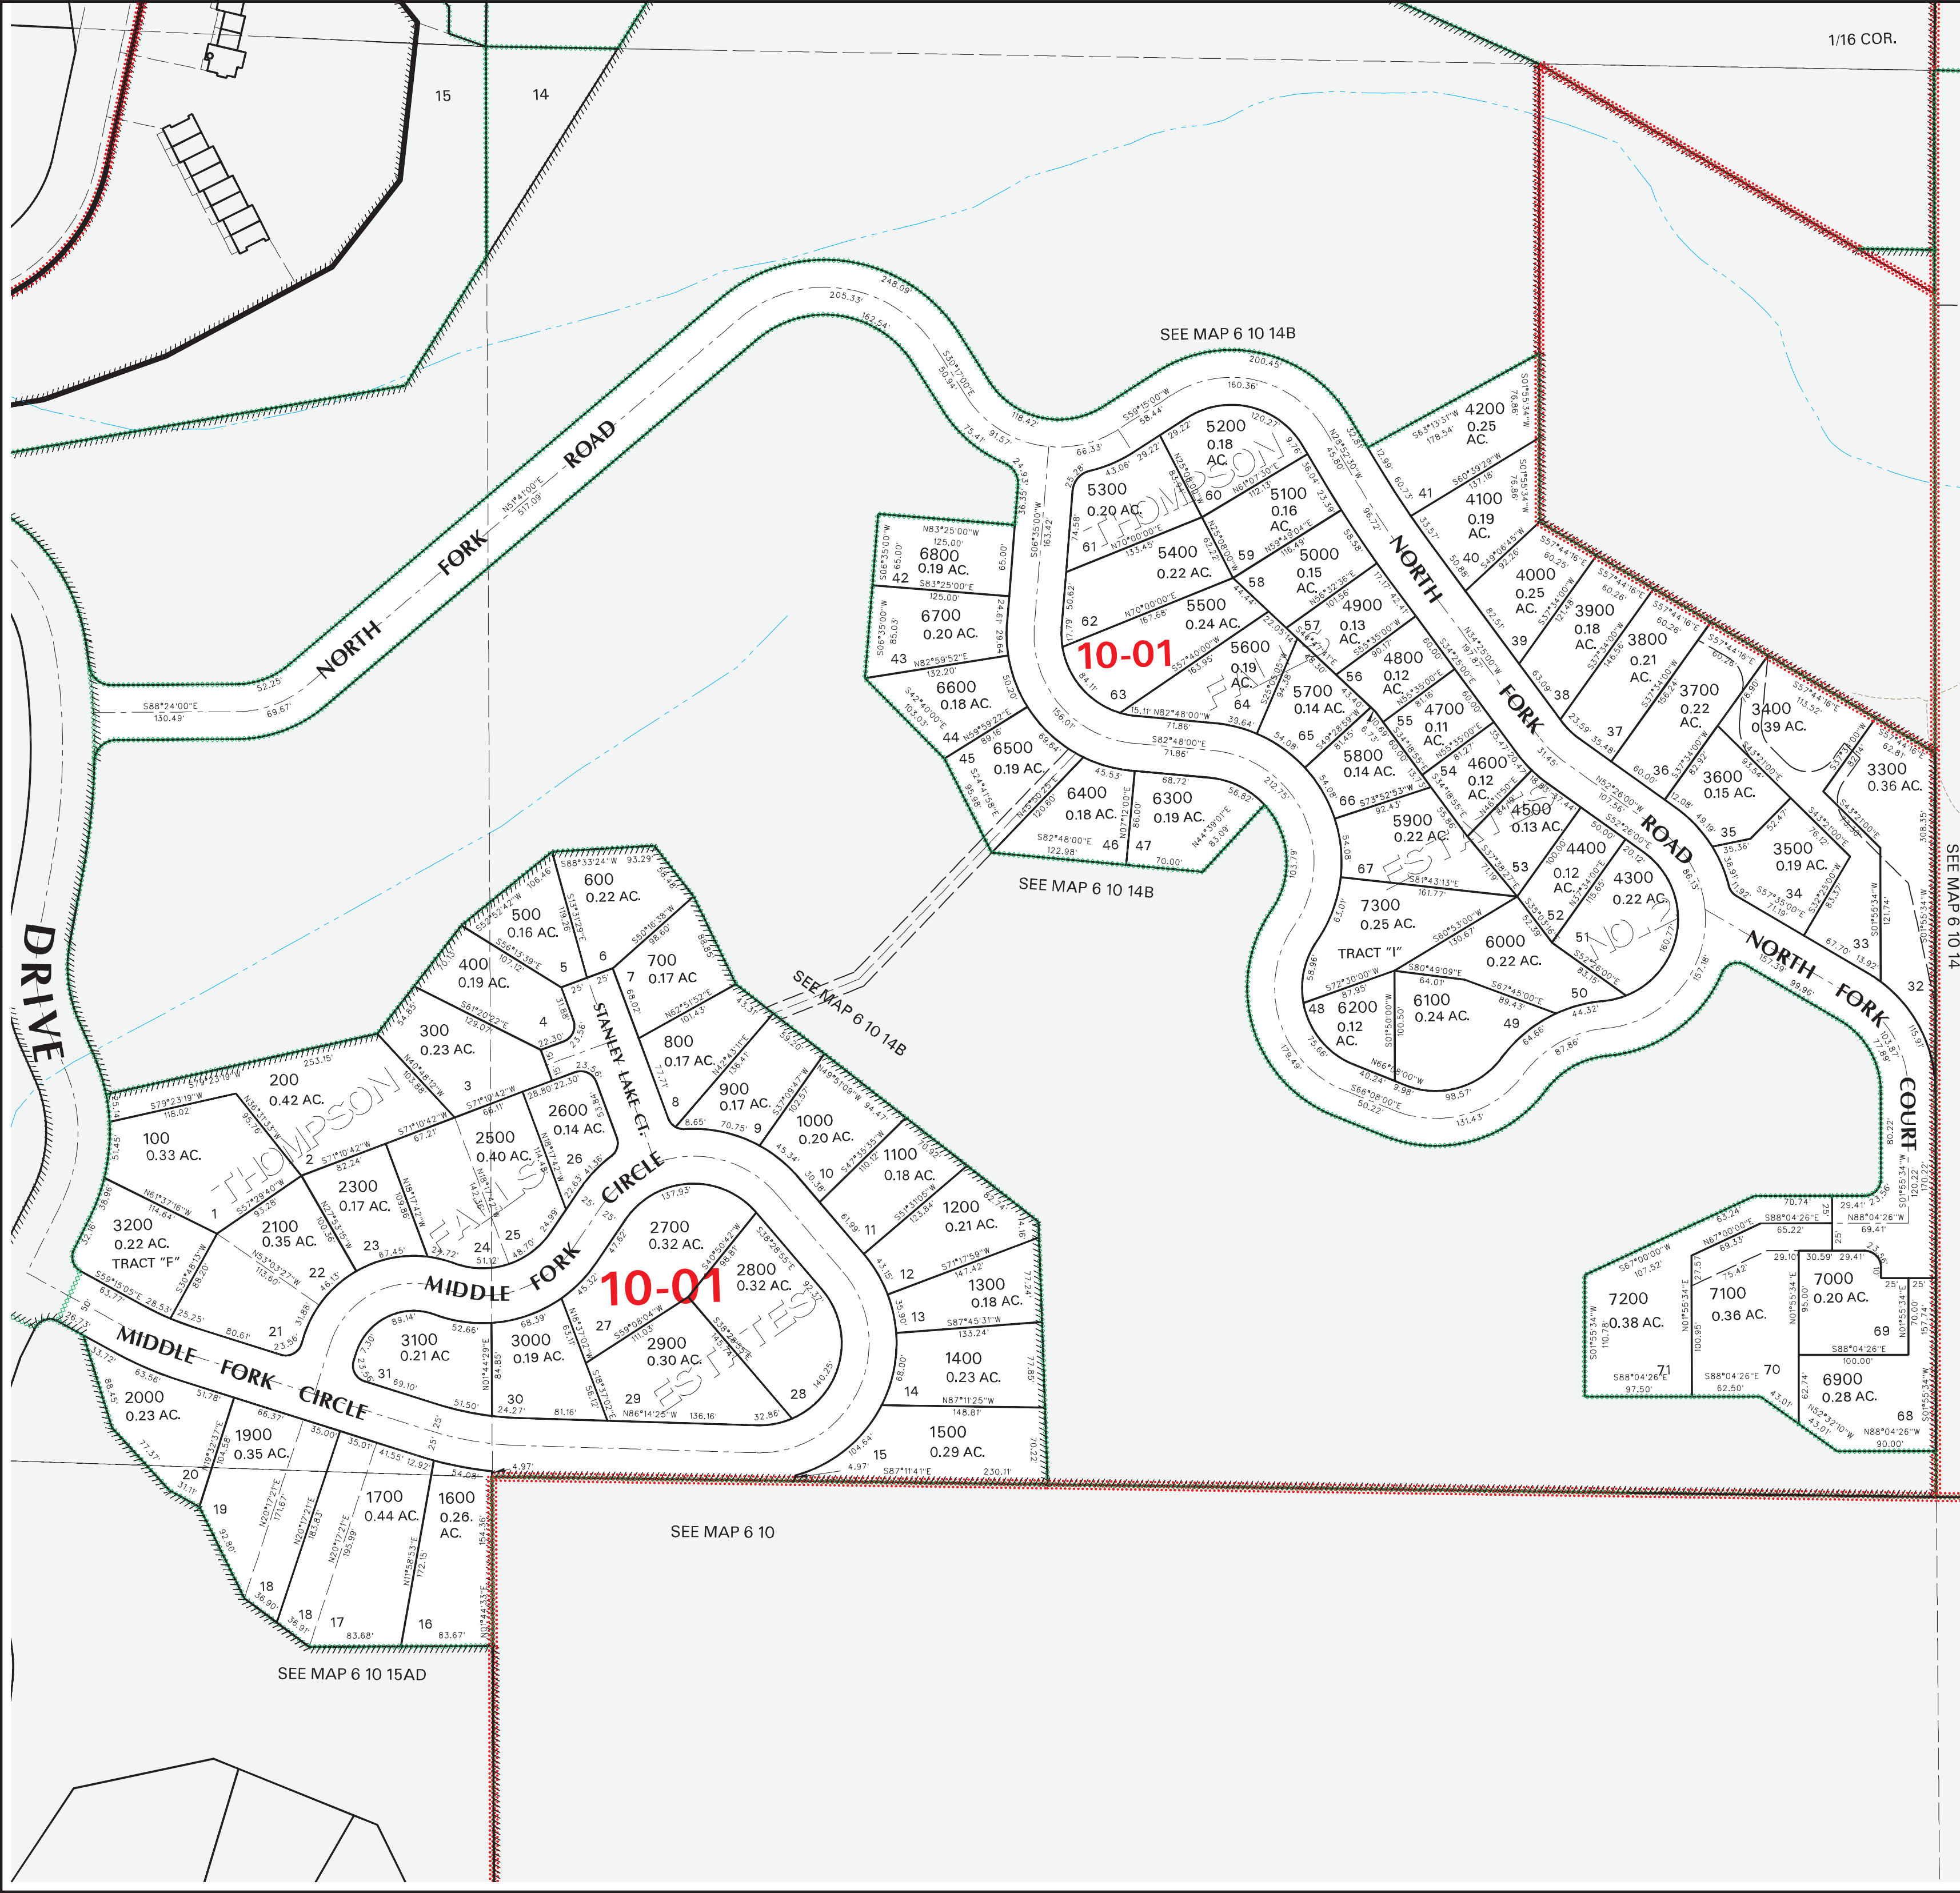

T6N R10W SEC 14BB WM
CLATSOP COUNTY

Scale 1:1200

Cancelled
Accounts

- 1800
- 1801
- 2200
- 2400
- 7400

September 08, 2010

6.10.14BB